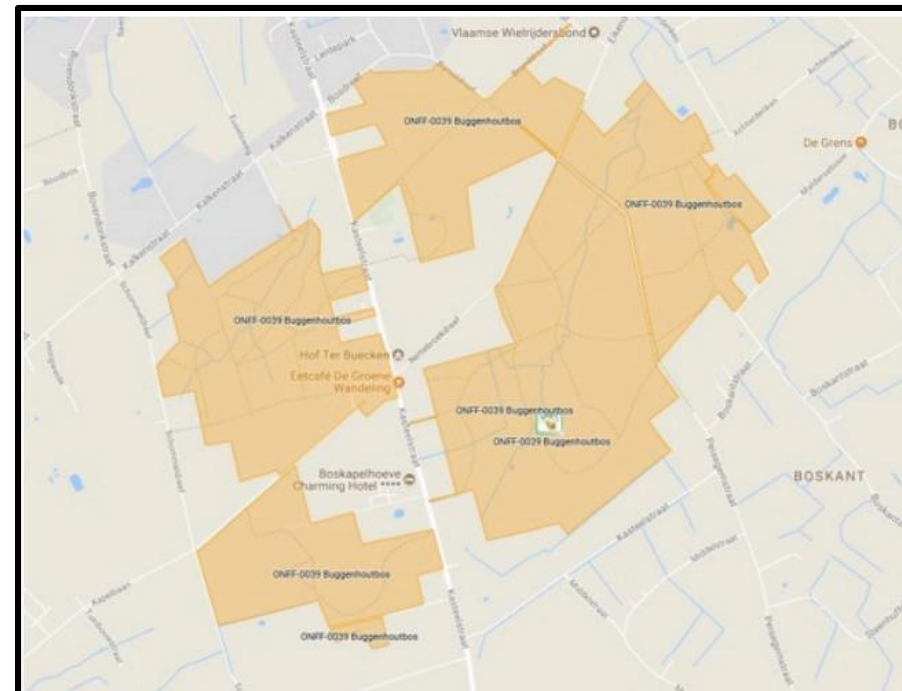

Actie !

- Iedere radioamateur mag deelnemen, ook in groep of met de clubcall
- Alle modes zijn toegelaten, ook CW en Digitale modes
- Op alle banden met uitzondering van repeaters
- Je moet binnen het opgegeven gebied zitten tijdens de activatie