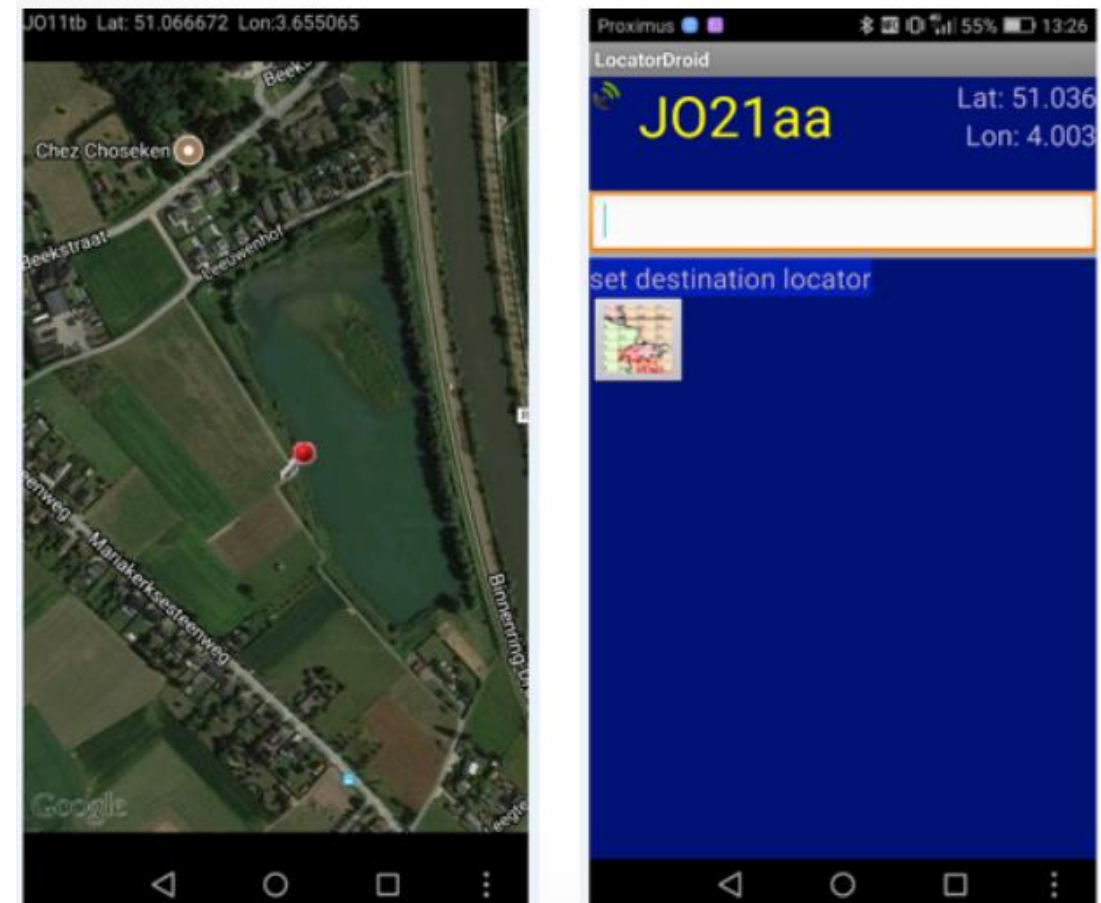

Portable Outdoor Ham Radio in Belgium

Locator Software

BOS MAPS

EASY QTH Locator

LOCATOR Droid

Portable Outdoor Ham Radio in Belgium

Awards

Via de specifieke websites van de programma's kan je je awards downloaden .